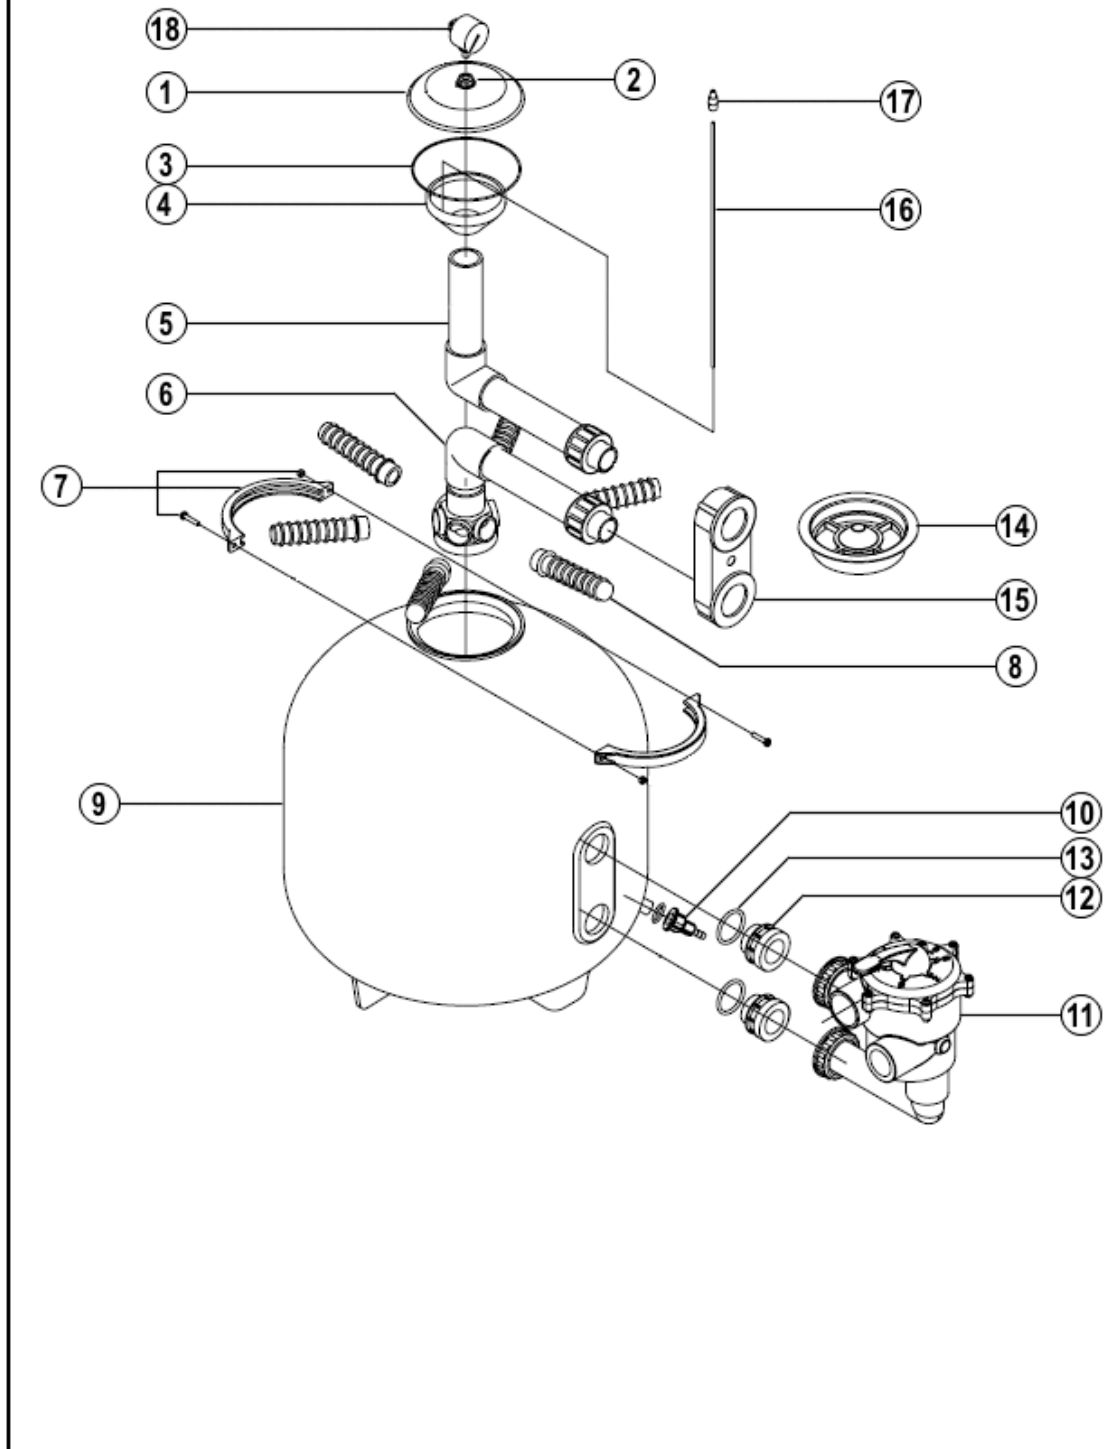

# ARIES LATERAL

01	ARIES 550	134214	COVER
01	ARIES 650	128224	COVER
02	ARIES	108593	BUSH
03	ARIES 650	129099	GASKET
03	ARIES 550	134215	GASKET
04	ARIES 550	3100021	DIFFUSER

04	ARIES 650	128227	DIFFUSER
05	ARIES 650	134198	TUBE
05	ARIES 550	134197	TUBE
06	ARIES 550	134199	COLLECTOR
06	ARIES 650	134200	COLLECTOR
07	ARIES 550 (para valvula verde)	139180	CLAMP
07	ARIES 650	132969	CLAMP
08	ARIES 550	129093	FILTER
08	ARIES 650	129095	FILTER
09	ARIES 550	124521	FILTER
09	ARIES 650	133162	FILTER
10	ARIES	31000008	PLUG
11	ARIES 6V 1"1/2 verde	149976	VALVE
11	ARIES 6V 1"1/2 negra redonda	135862	VALVE
12	ARIES	130936	UNION
13	ARIES	136072	GASKET
14	ARIES 550	31000038	ACCESORIES
14	ARIES 650	129098	ACCESORIES
15	ARIES	135258	BRACKET
16	ARIES 650	134216	TUBE
16	ARIES 550	134203	TUBE
17	ARIES	129097	PLUG
18	ARIES	2021	PRESSURE GAUGE