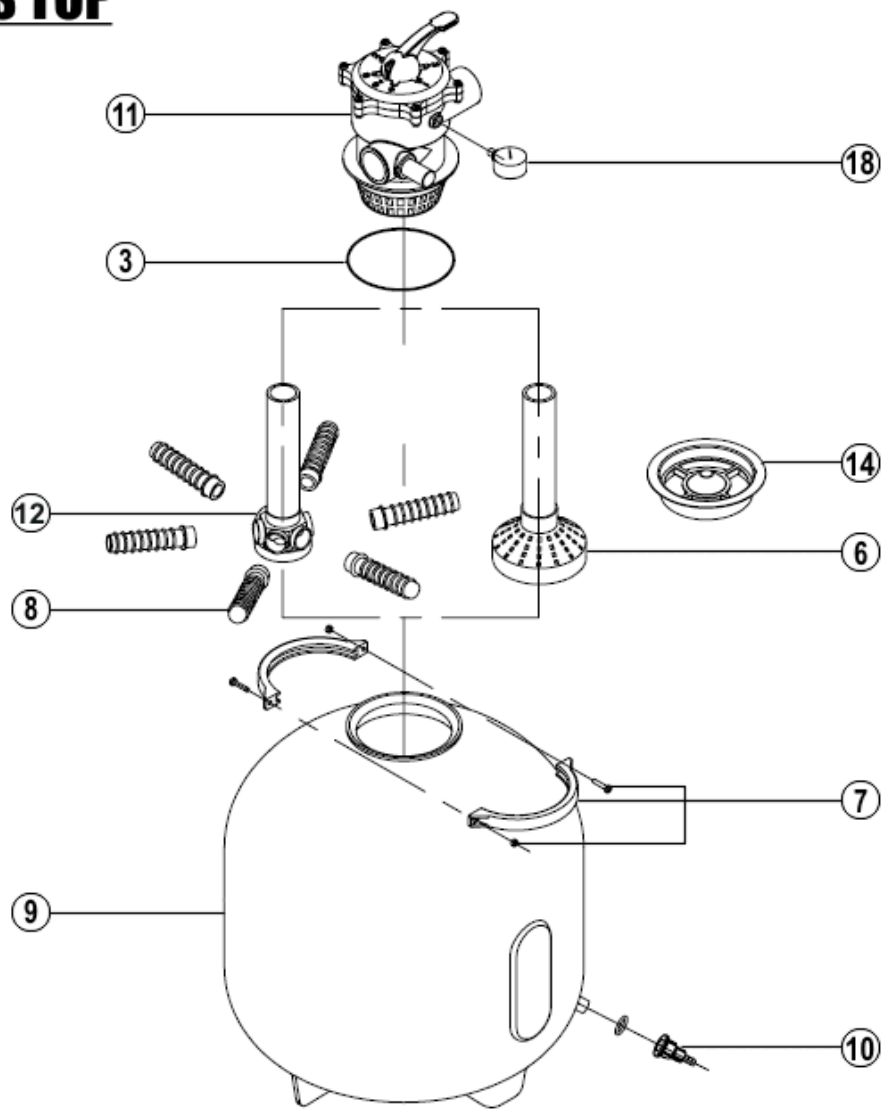

ARIES TOP

03	ARIES 300/350 4TP	134215	GASKET
03	ARIES 650	129099	GASKET
03	ARIES 300/350/450/550 6TP	134215	GASKET
06	ARIES 300/350 4TP	135973	COLLECTOR
06	ARIES 300/350 6TP	135973	COLLECTOR
06	ARIES 450 6TP	135974	COLLECTOR
07	ARIES 450/550 (para val.verde)	139180	CLAMP

07	ARIES 300/350 (para val.verde)	139180	CLAMP
07	ARIES 650	132969	CLAMP
08	ARIES 400 TP E	31000019	FILTER
08	ARIES 350 TP E	31000018	FILTER
08	ARIES 650	129095	FILTER
08	ARIES 550	129093	FILTER
09	ARIES 650	133162	FILTER
09	ARIES 550	124521	FILTER
09	ARIES 300 4TP	11000801	FILTER
09	ARIES 450	11000803	FILTER
09	ARIES 350 6TP	11000802	FILTER
09	ARIES 350 4TP	11000802	FILTER
09	ARIES 300 6TP	11000801	FILTER
10	ARIES	31000008	PLUG
11	ARIES 6V TP 650 verde	149973	VALVE
11	ARIES 4V TP	33000013	VALVE
11	ARIES 6V TP 300/.../550 verde	149974	VALVE
11	ARIES 6V TP 300...550 estrella	33000014	VALVE
12	ARIES 450 TP E	169709	COLLECTOR
12	ARIES 650 6TP	135976	COLLECTOR
12	ARIES 550 6TP	135975	COLLECTOR
12	ARIES 350 TP E	139599	COLLECTOR
14	ARIES 650	129098	ACCESORIES
14	ARIES 300/350/450/550 6TP	31000038	ACCESORIES
14	ARIES 4TP	31000038	ACCESORIES
18	ARIES	13255	PRESSURE GAUGE